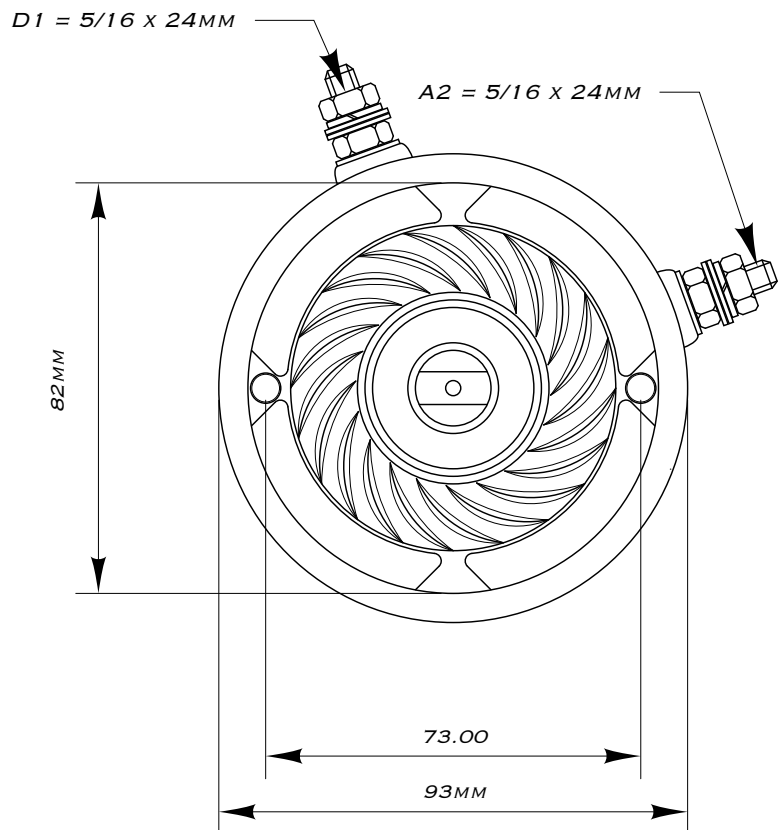

AM 600327

APPLICATION:
FENNER
BREVINI

CODE	IM0327
VOLTAGE	24V
POWER	1200WATT
ROT.	CWDE
R.P.M.	2950
AMP	63

DUTY TIME	S2 1MIN
ISOL. CL.	G
I.P.	21
NW	2,5
TYPE	COMPOUND
REPL.	24013800

SCALE	1:1/5
POWER CADD	
DATE	12-03-2020
DESIGNER	DF TITTONI