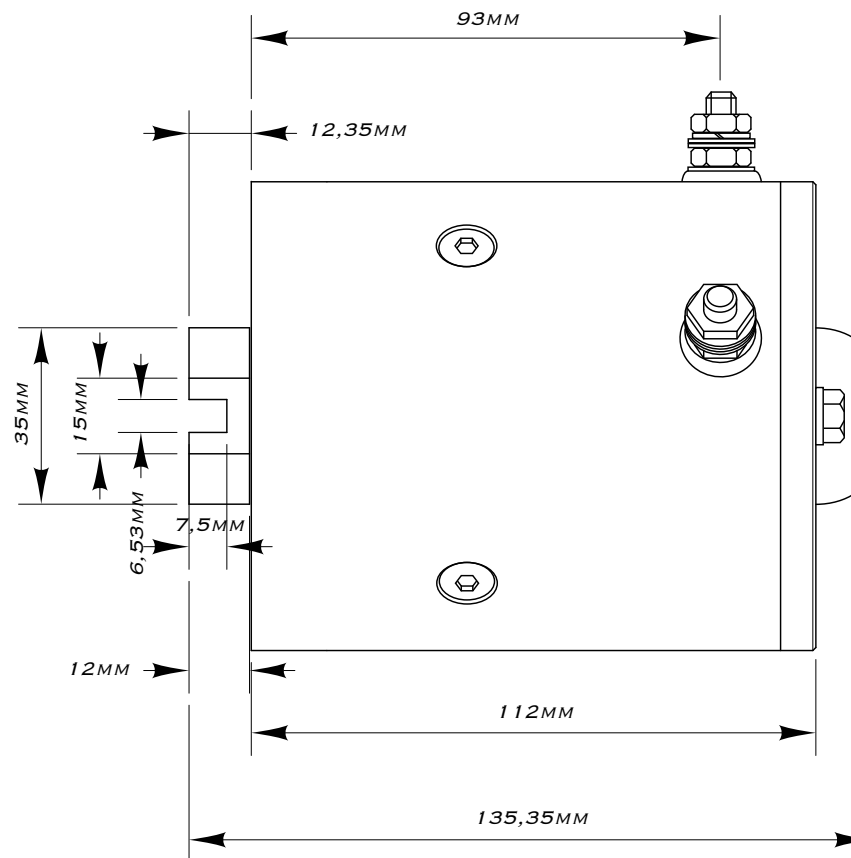

AM 600327

APPLICATION:
FENNER
BREVINI

CODE	IM0327
VOLTAGE	24V
POWER	1200WATT
ROT.	CWDE
R.P.M.	2950
AMP	63

DUTY TIME	S2 1MIN
ISOL. CL.	G
I.P.	21
NW	2,5
TYPE	COMPOUND
REPL.	24013800

SCALE	1:1/5
POWER CADD	
DATE	12-03-2020
DESIGNER	DF TITTONI